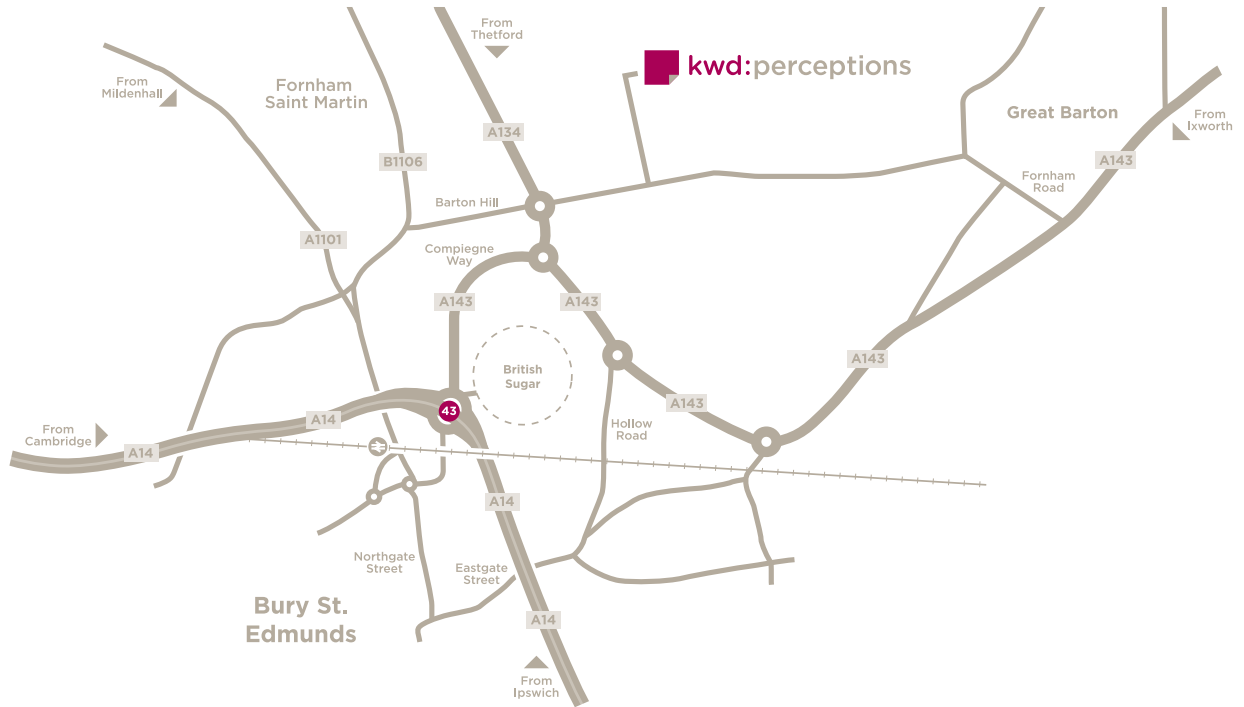

Fornham Business Court, South Wing, The Drift,
Fornham St Martin, Bury St Edmunds, Suffolk IP31 1SL
T: +44 (0)1284 703188 F: +44 (0)1284 705951 E: enquiries@kwd.co.uk
www.kwdperceptions.com

Directions

From the A14, leave at junction 43 onto Compiegne Way, signposted Diss, A143.

Take the first exit off the roundabout, uphill, signposted A134, Thetford and Ingham.

At the next roundabout take the 3rd exit right signposted Great Barton, the driveway to our studio is half a mile on the left hand side.